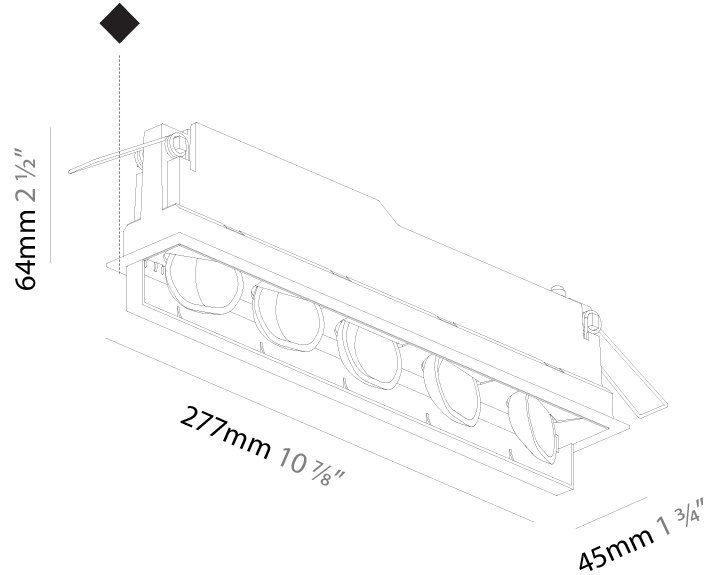

GENERAL

Series: Magiq Wallwash
Brand: Prolicht
Division: Architectural
Mounting Type: Recessed
Mounting Location: Ceiling
Subcategory: Wallwash

PHYSICAL

Shape: Rectangle
Length (mm): 277
Length (in): 10 ⁷/₈
Width (mm): 45
Width (in): 1 ³/₄
Height (mm): 64
Height (in): 2 ¹/₂
Min. Recessing Depth (mm): 100
Min. Recessing Depth (in): 3 ¹⁵/₁₆
Light Distribution: Asymmetric
Fixture Finish: SSR / BKV / CWI / CRY / HAB / UFT / ITA / RUA / FTG / MYG / LOD / PUS / FRO / FUP / KIA / POP / BLS / SPG / MEY / GOH / GUM / CHC / COM / ABZ / JAG / OBR / MOS / ROR
Holder Finish: WHI / BLK
Fixture Material: Aluminum Die Cast
Cut-out Measurements: 270mm / 10 5/8" x 38mm / 1 1/2"

ELECTRICAL

Lamp Type: LED (Zhaga Standard)
Input Wattage (W): 31.4
Total Output Wattage (W): 25.9
Dimming: Tri-Mode (Non-Dimming and Phase Dimming (120Vac only) and 0-10V Dimming)
Driver Included: No
Driver Location: Remote
Driver Type: Constant Current - Universal
Driver Class: Class 1
Input Voltage (V): 120 - 277
Constant Current (MA): 500

LED

Number of LEDs: 5
Color Temperature (°K): 2700 / 3000 / 3500 / 4000
Max. Delivered Lumen (lm): 2145 / 2339 / 2145 / 2443
Nominal Lumen (lm): 2375 / 2590 / 2375 / 2705
CRI: >90 CRI
Efficiency (%): 82.3
Lamp Life (hrs): 50000

OPTICAL

RATINGS AND CERTIFICATIONS

Certified By: CSA Certified to UL and CSA Standards
IP rating: IP20

100mm
3 ¹⁵/₁₆"

5 - 30 mm
³/₁₆" - 1 ³/₁₆"

270mm x 38mm
10 ⁵/₈" x 1 ¹/₂"